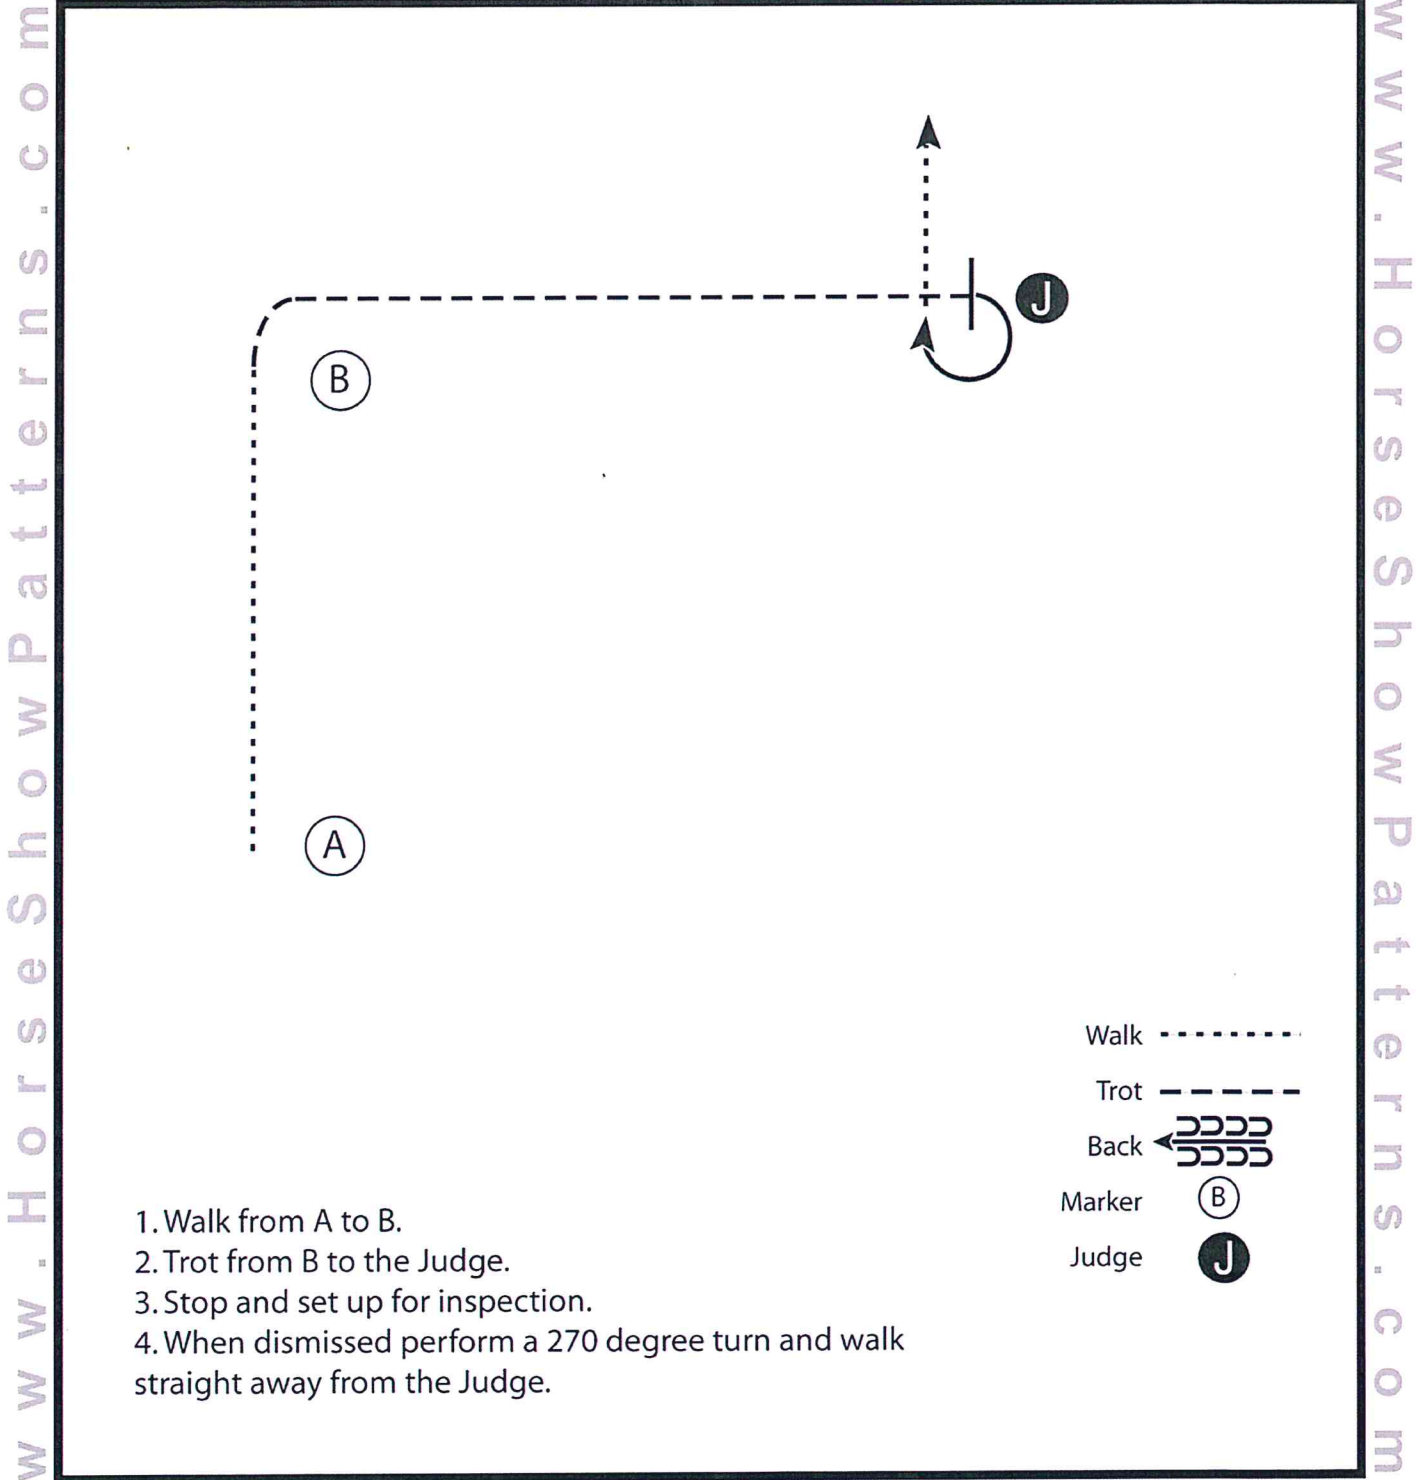

TQHA Introductory/Novice Show

Pee Wee Showmanship

Show Date: 12-08-2018

[S/WT-2]

Pattern Provided by:

Jennifer McGrath

TQHA Introductory/Novice Show

Open, Novice Youth, Novice Amateur Showmanship

Show Date: 12-08-2018

www.HorseShowPatterns.com

www.HorseShowPatterns.com

Be ready at A.

1. Walk to B.
2. Trot from B and around C as shown.
3. Halfway between C and the judge, stop and do a 360 degree turn.
4. Walk to judge and set up for inspection.
5. When dismissed, do a 90 degree turn and trot away.

Walk	-----
Trot	- - - - -
Back	←
Marker	⊙ B
Judge	● J

[S/2-21]

Pattern Provided by:
Jennifer McGrath