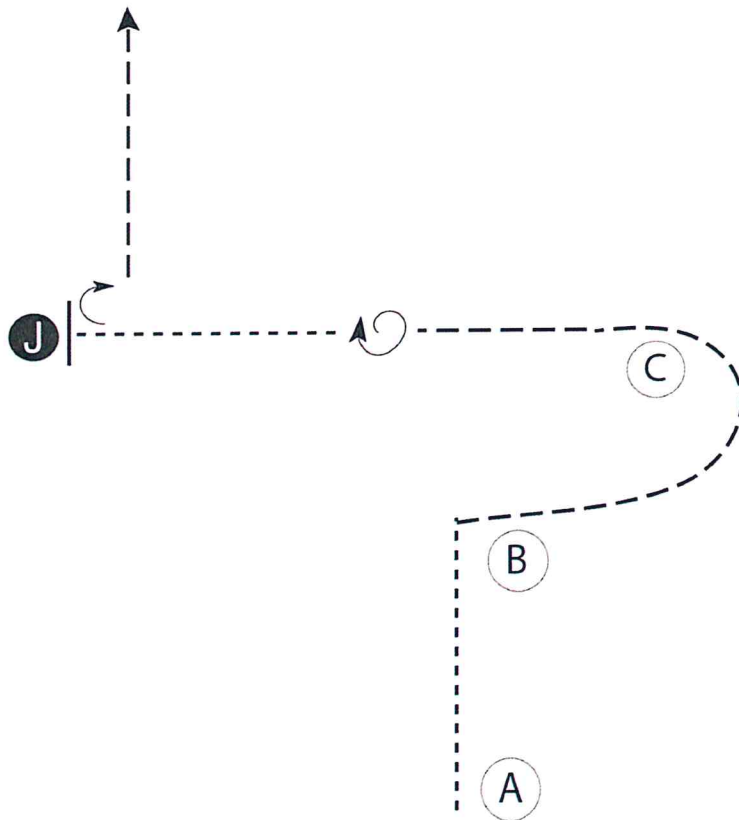

TQHA Introductory/Novice Show

Pee Wee Showmanship

Show Date: 12-08-2018

[S/WT-2]

Pattern Provided by:

Jennifer McGrath

TQHA Introductory/Novice Show

Open, Novice Youth, Novice Amateur Showmanship

Show Date: 12-08-2018

www.HorseShowPatterns.com

www.HorseShowPatterns.com

Be ready at A.

1. Walk to B.
2. Trot from B and around C as shown.
3. Halfway between C and the judge, stop and do a 360 degree turn.
4. Walk to judge and set up for inspection.
5. When dismissed, do a 90 degree turn and trot away.

Walk	-----
Trot	- - - - -
Back	←
Marker	⊙ B
Judge	● J

[S/2-21]

Pattern Provided by:
Jennifer McGrath